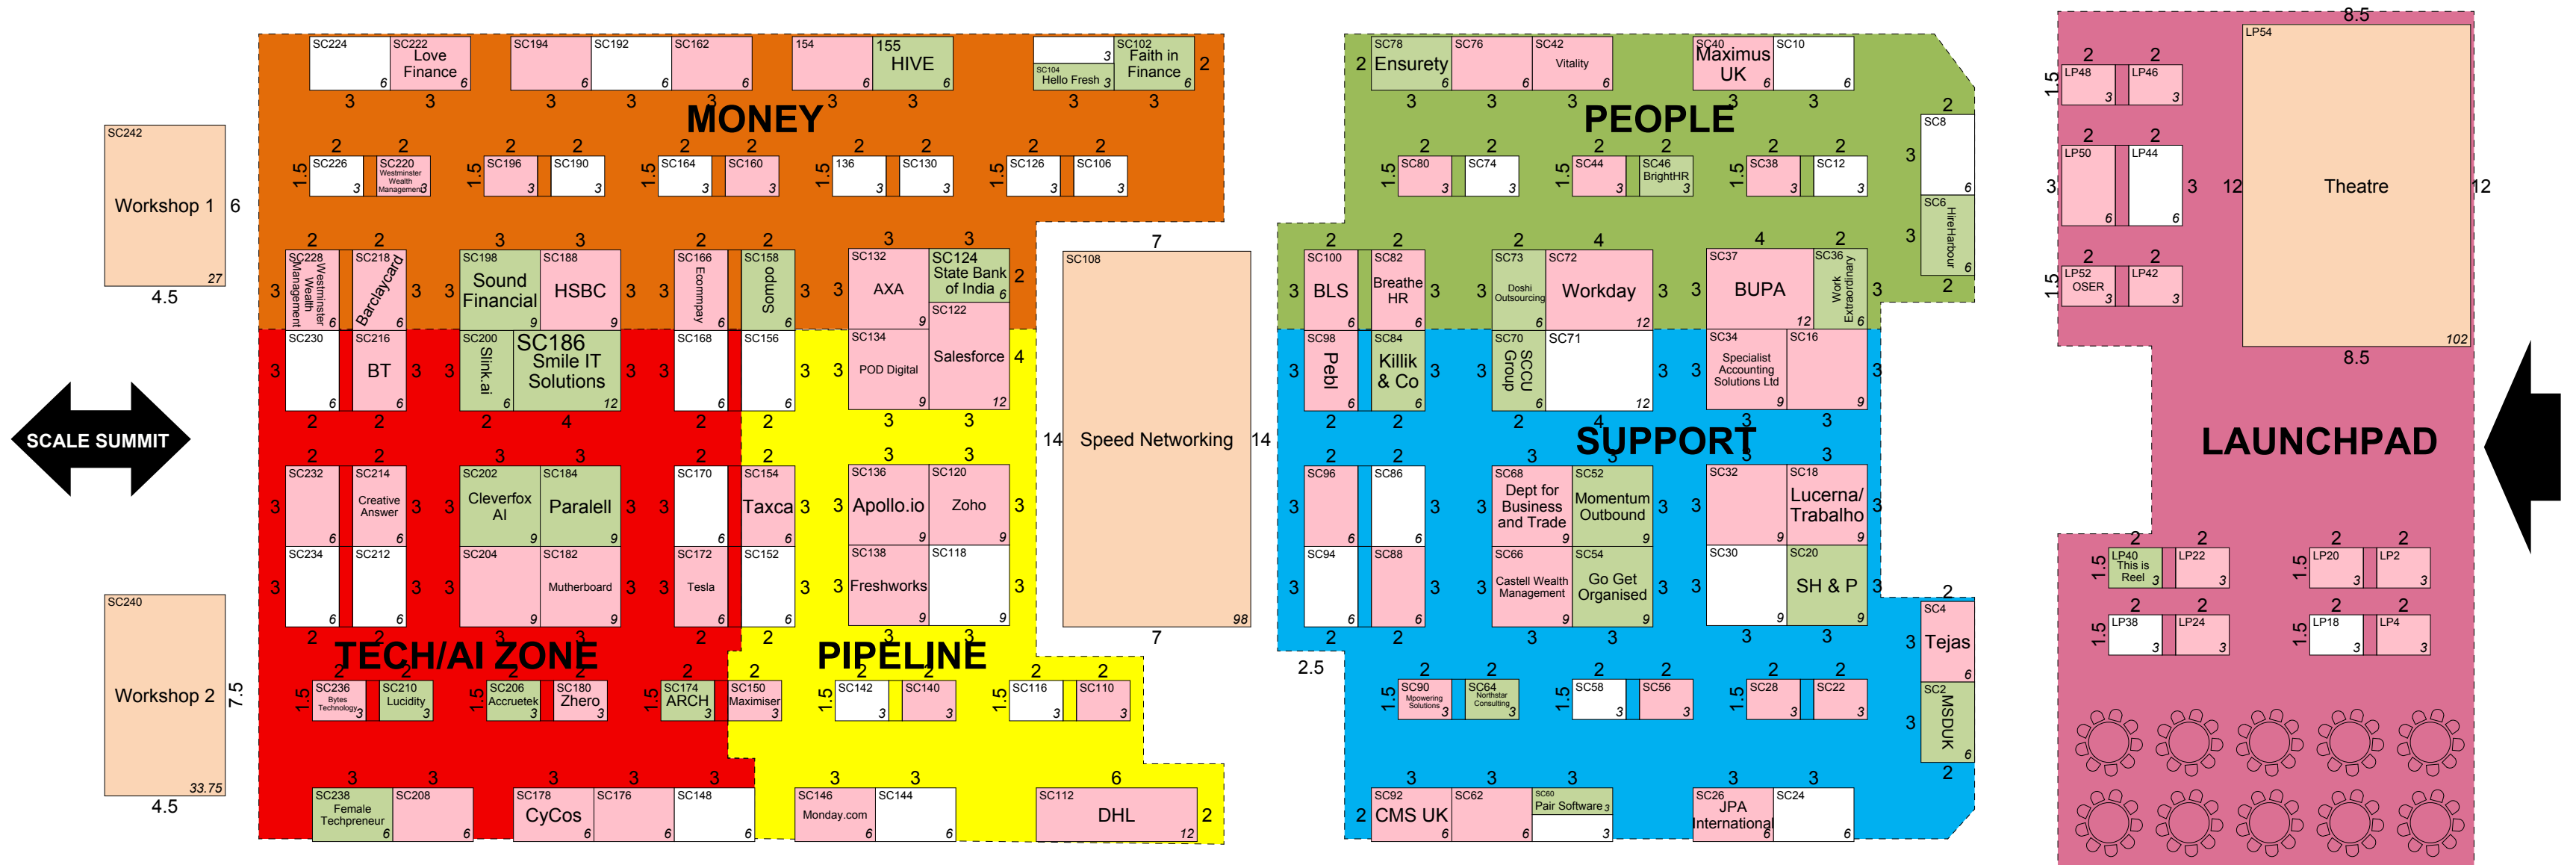

SCALE

The Entrepreneurs' Expo and Summit

MONEY - Banking, Payments, Insurance, POS, FOREX, Loans

TECH/AI - Support & Engagement, Ops/Workflow, Hardware, Software, App development, websites

PIPELINE - CRM, leads, Marketing, Sales enablement,

PEOPLE - HR solutions, Payroll, Employee engagement, Health and wellbeing, recruitment

SUPPORT - Consultants, Accountants, Advisers, Legal

LAUNCHPAD - First year exhibiting with us AND less than two years old