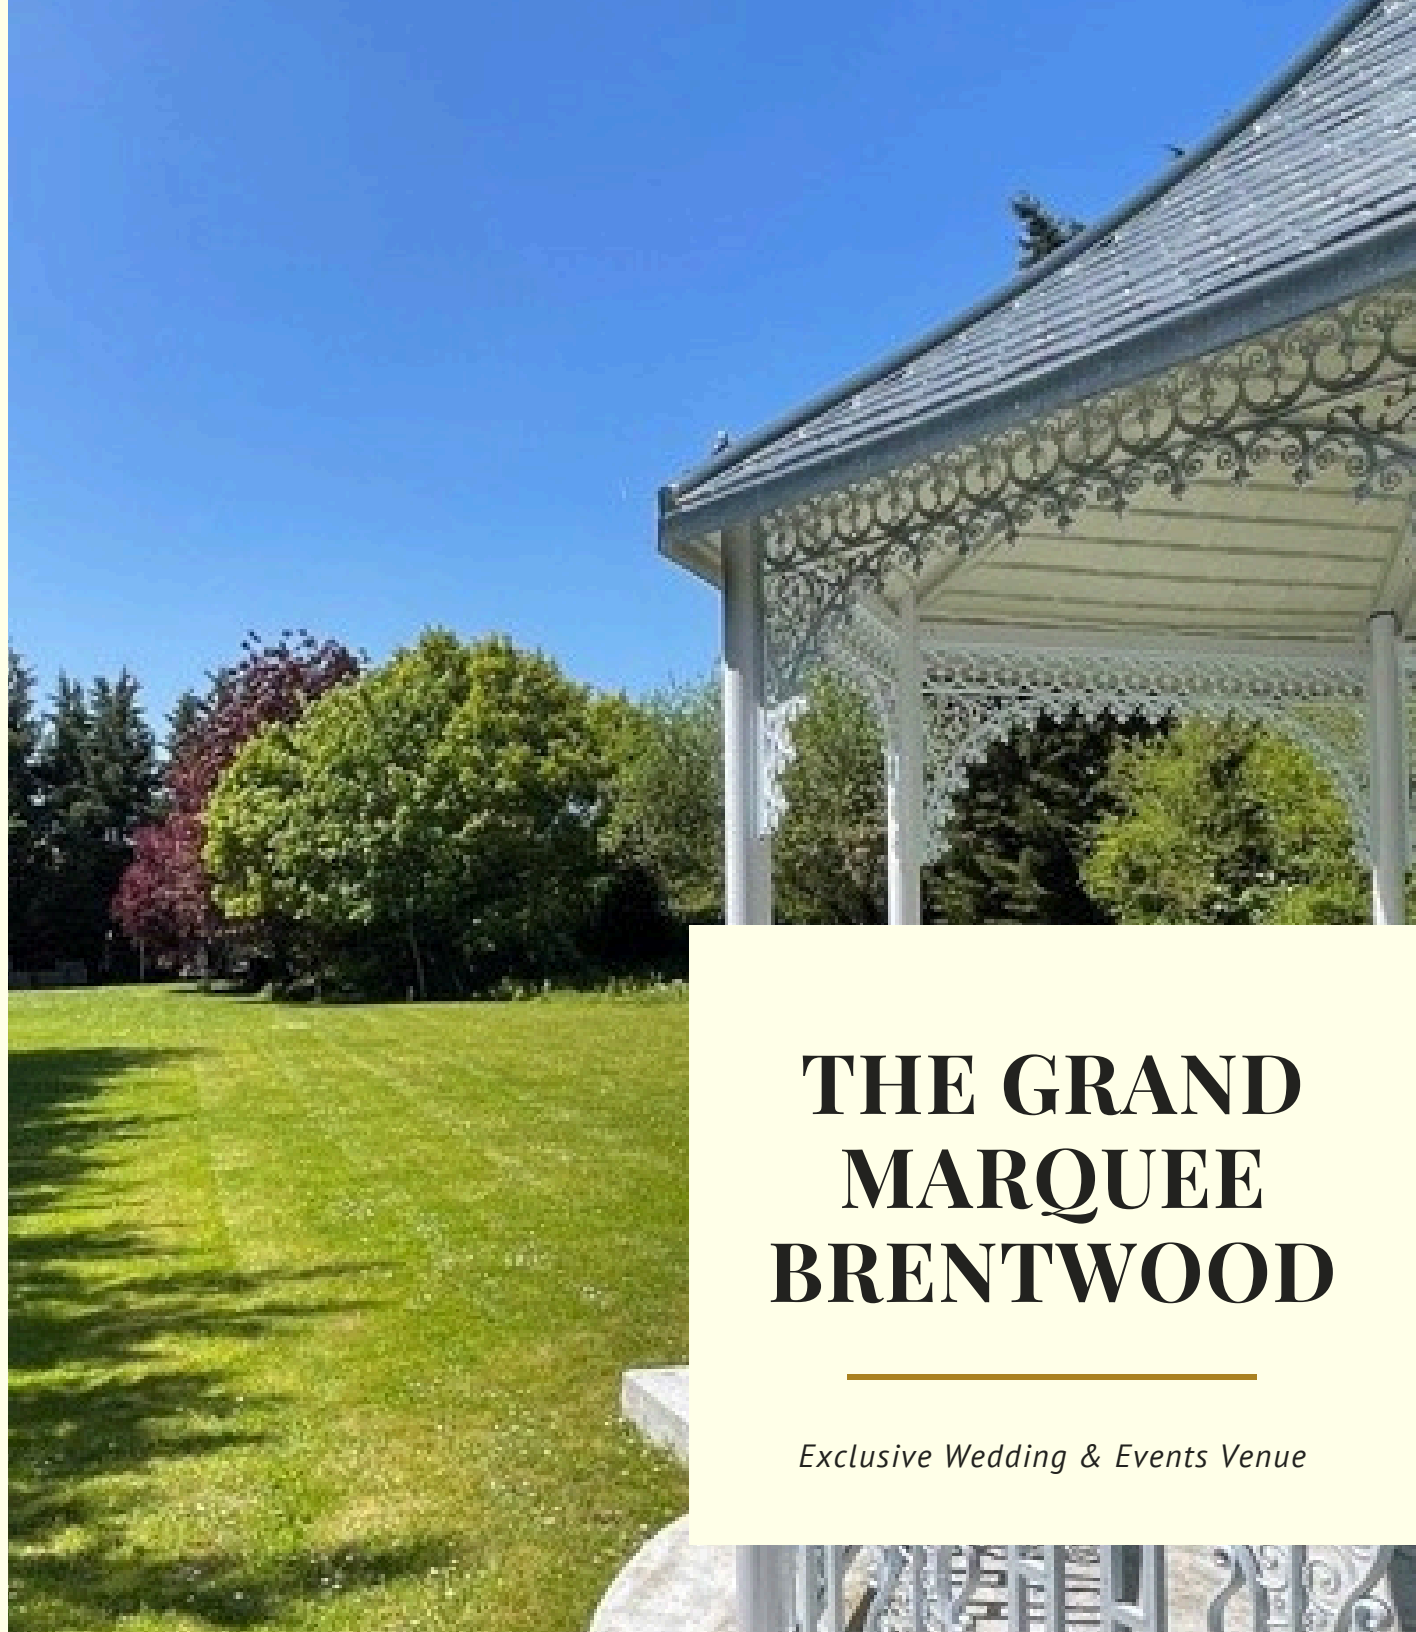

THE GRAND MARQUEE BRENTWOOD

Exclusive Wedding & Events Venue